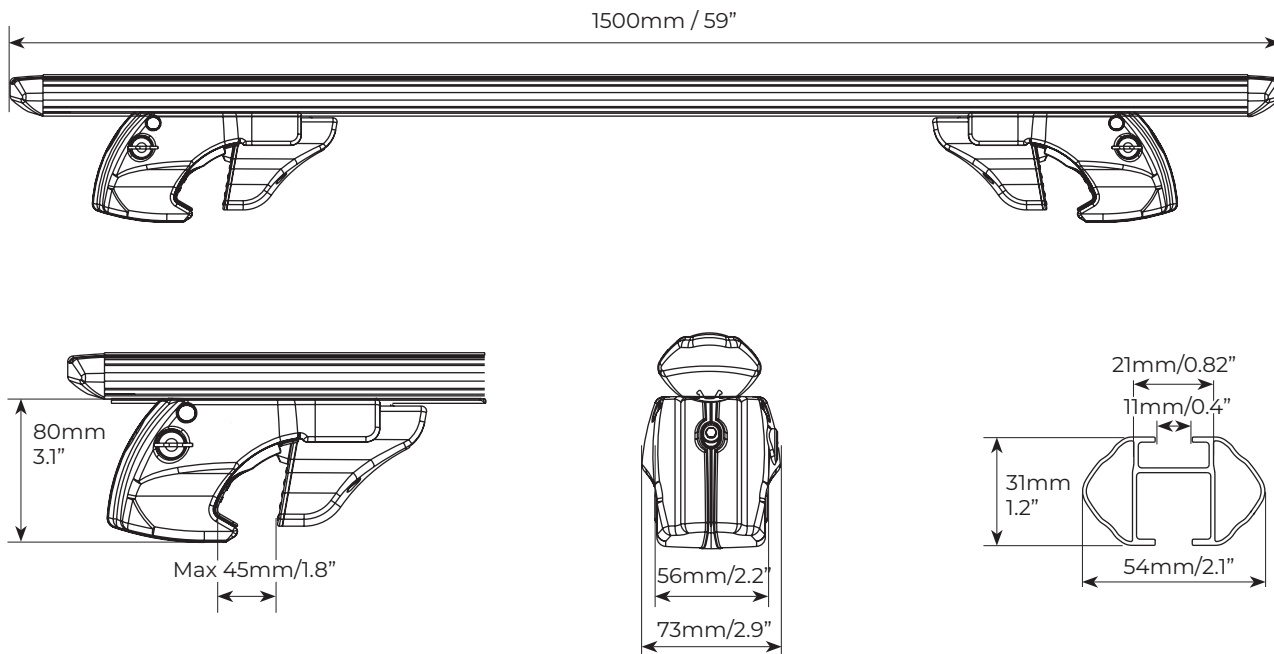

BARRE DA TETTO
ROOF BARS
BARRAS DE TECHO
BARRES DE TOIT
DACHTRÄGER

MENABO
free time on the move

DOZER XXL

Barre da tetto dall'ottimo rapporto qualità-prezzo, con profilo in alluminio, provviste di scanalatura per il montaggio rapido degli accessori tramite viti a "T" e gomma anti-fischio. Dotate di serratura antifurto.

Aluminium roof bars, at the best value for money, with groove ready for "T-mounting" of any accessory, and with possibility to fit the noise reduction kit. Equipped with anti-theft lock.

Dozer XXL	Art.000075000000	
 Peso prodotto Product weight	4,9kg / 10.8lb	
Materiale Material	Alluminio Aluminium	
 Portata massima Max load	max 90kg/198lb	
 Serratura antifurto Anti-theft lock	✓	
 Tetti auto compatibili Compatible vehicle roof types	Raised rails	✓
	Flush rails	x
	Smooth roof	x
	Fixed points	x

Mod.	DOZER XXL
Art.N°	000075000000
	L x W x H : 151,5x16x10cm / 59.6x6.3x4"
	 4,7kg / 10.3lb
	L x W x H : 151,5x80x99cm / 59.6x31.5x39"
	 210kg / 463lb
	Pz : 40
Ean-13	 8 003168 014904

F.lli Menabò s.r.l.